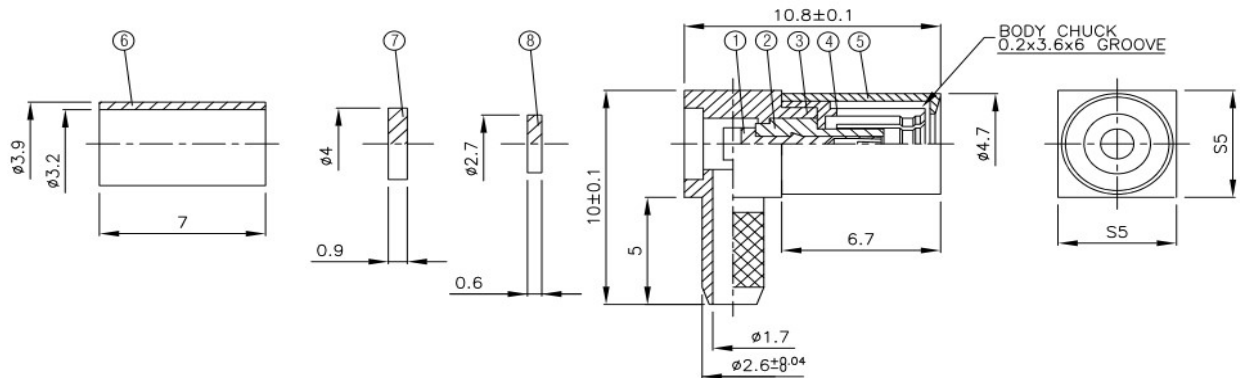

SSMB-W

SSMB Mini Winkel Pin female crimp / RG174, RG316

NO	DESCRIPTION	MATERIAL	Q' TY	FINISH
1	PIN	BE CU	1	GOLD
2	INSULATION 1	TEFLON	1	TEFLON
3	BODY 1	BRASS	1	GOLD
4	BODY 2	BE CU	1	GOLD
5	BODY 3	BRASS	1	GOLD
6	RING	BRASS	1	GOLD
7	WASHER	BRASS	1	GOLD
8	INSULATION 2	TEFLON	1	TEFLON